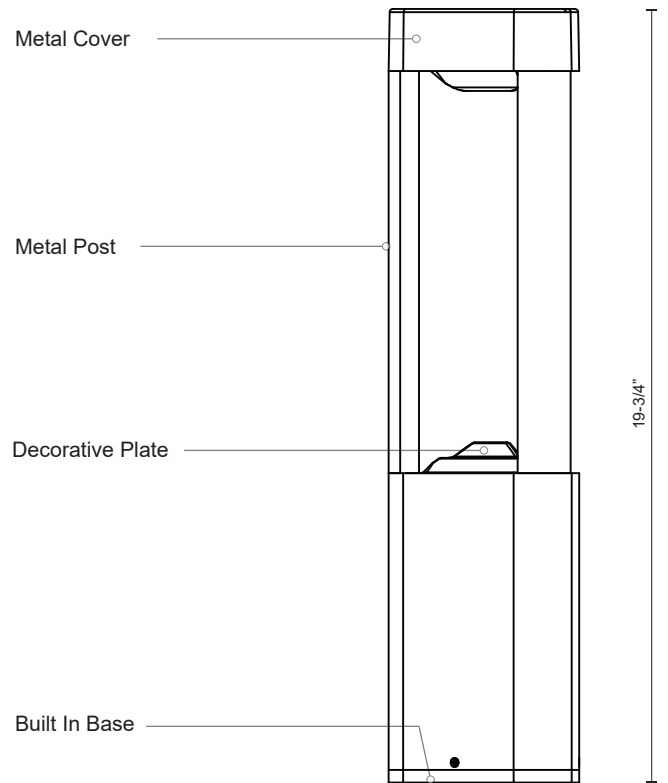

EB0420-BK

SPECIFICATION SHEET

PROJECT

DATE

TYPE

Sophisticated LED technology meets outdoor bollard

- Die-cast aluminum housing and wet location listed
- Dimmable with ELV dimmer (Not included)
- Powder coat finishes
- 120V

Color Temp 3000K
 CRI (Ra) >80
 Dimming 100% - 10%
 Rated Life 50,000 hours

Voltage	Watt	LED Lumens	Delivered Lumens	Finish(es)
120V	8W	600lm	270lm*	BK - Black

*Preliminary figures

Mounting Details